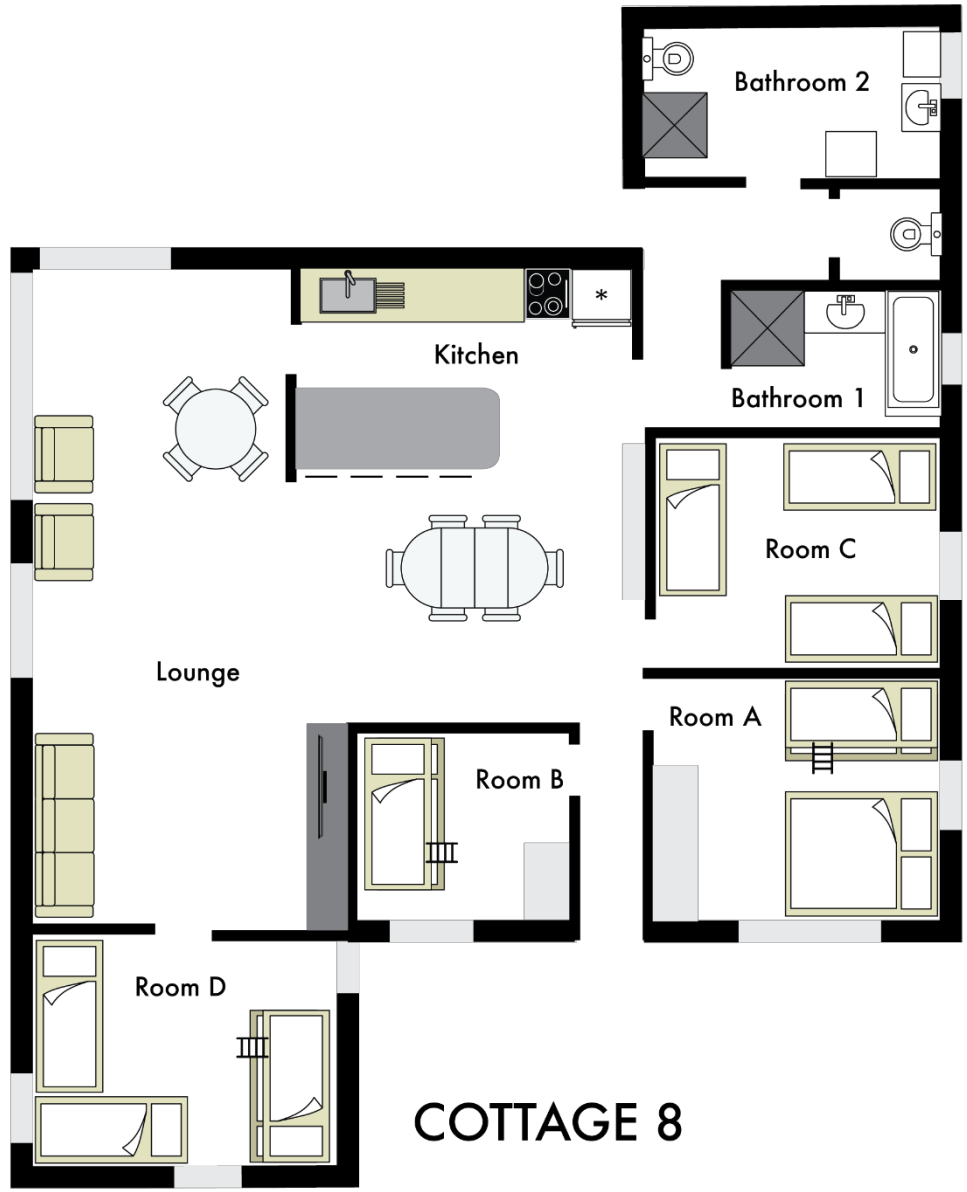

COTTAGE 8

Room A
Queen Bed
1.

2.
Single Bed Top Bunk
3.

Single Bed Bottom Bunk
4.

Room B
Double Bed
1.

2.
Single Bed Top Bunk
3.

Room C
Single Bed
1.
Single Bed
2.
Single Bed
3.

Room D
Double Bed
1.

2.
Single Bed Top Bunk
3.
Single Bed Bottom Bunk
4.