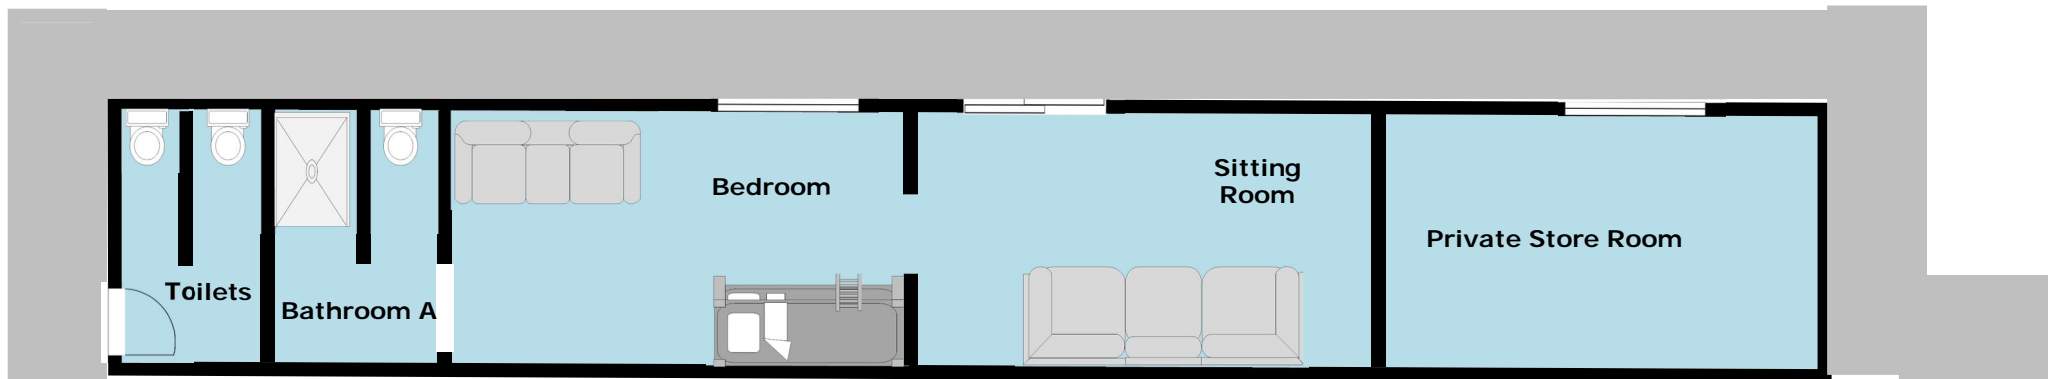

10. Single Bed:
11. Bottom Bunk:
12. Top Bunk:
13. Bottom Bunk:
14. Top Bunk:

CABIN 2

DISABLED ACCESS CABIN

Room A

15. Bottom Bunk:

16. Top Bunk:

17. Bottom Bunk:

18. Top Bunk:

93. Bottom Bunk:

94. Top Bunk:

95. Bottom Bunk:

96. Top Bunk:

Room C

97. Bottom Bunk > Double:

98. Top Bunk:

99. Bottom Bunk:

100. Top Bunk:

101. Bottom Bunk:

102. Top Bunk:

Lakeview Unit

The Bedroom has a futon bed that can be folded to make up a lounge chair, and a set of bunk beds.

Bathroom A can be locked, giving exclusive use by the Lakeview Unit occupants.